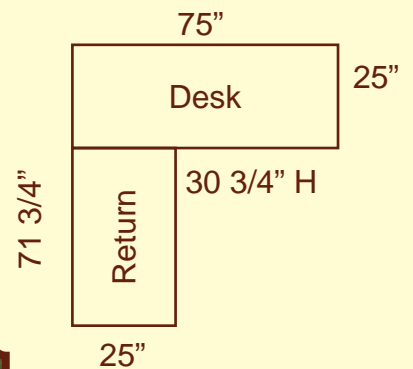

**#650 L-Desk**  
*Rear View*

*Finished panels for center room exposure*

Hutch features

- Adjustable shelves
- Task Light
- Glass or wood doors

**#641 Hutch**

75"W x 13 1/2"D x 40 1/4"H

*Shown in Brown Maple*  
O.C.S. 226

**#640 Hutch**

75"W x 13 1/2"D x 40 1/4"H

Prairie Mission Office Collection

## **#660 Executive Desk**

*Shown in Brown Maple w/ O.C.S. 226*

60"W x 30"D x 30 3/4"H

## **Also available: #672**

72"W x 30"D x 30 3/4"H

- One pencil drawer, two file drawers and four storage drawers
- Two writing board pull-outs
- Inset front panel w/cutout
- Clipped front corners on top