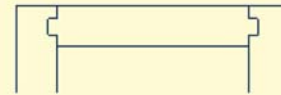

Prairie Mission Bookcases

Shown:

- #6-6048 Exec Bookcase 14 3/4"D x 60"W x 48"H
- #6-6060 Exec Bookcase 14 3/4"D x 60"W x 60"H
- #6-6072 Exec Bookcase 14 3/4"D x 60"W x 72"H
- #6-6084 Exec Bookcase 14 3/4"D x 60"W x 84"H

Also available:

- #6-7248 Exec Bookcase 14 3/4"D x 72"W x 48"H
- #6-7260 Exec Bookcase 14 3/4"D x 72"W x 60"H
- #6-7272 Exec Bookcase 14 3/4"D x 72"W x 72"H
- #6-7284 Exec Bookcase 14 3/4"D x 72"W x 84"H

Tongue & Groove shelving for strength

Oak   Brown Maple   Char Hickory   Char Cherry   **Wood Species Shown**

Standard Features

- Adjustable Shelves
- 48"H - 2 Shelves
- 60"H - 3 Shelves
- 72"H - 4 Shelves
- 84"H - 5 Shelves

Shown:

- #6-3648 Exec Bookcase 14 3/4"D x 36"W x 48"H
- #6-3660 Exec Bookcase 14 3/4"D x 36"W x 60"H
- #6-3672 Exec Bookcase 14 3/4"D x 36"W x 72"H
- #6-3684 Exec Bookcase 14 3/4"D x 36"W x 84"H

Also available:

- #6-4848 Exec Bookcase 14 3/4"D x 48"W x 48"H
- #6-4860 Exec Bookcase 14 3/4"D x 48"W x 60"H
- #6-4872 Exec Bookcase 14 3/4"D x 48"W x 72"H
- #6-4884 Exec Bookcase 14 3/4"D x 48"W x 84"H

Oak   Brown Maple   Char Hickory   Char Cherry

Wood Species Shown

Comfortably relaxing. Comfortably productive.