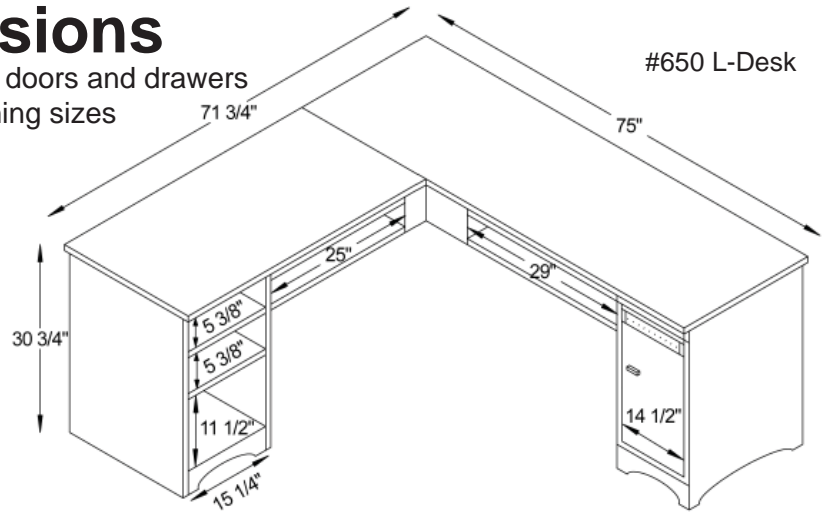

## Standard Features

- Adjustable Shelves
- 48"H - 2 Shelves
- 60"H - 3 Shelves
- 72"H - 4 Shelves
- 84"H - 5 Shelves

# Dimensions

Note: Dimensions on doors and drawers reflect opening sizes

#650 L-Desk

#660 Executive Desk

#640 Hutch

#641 Hutch

#623 Hutch

#624 Hutch