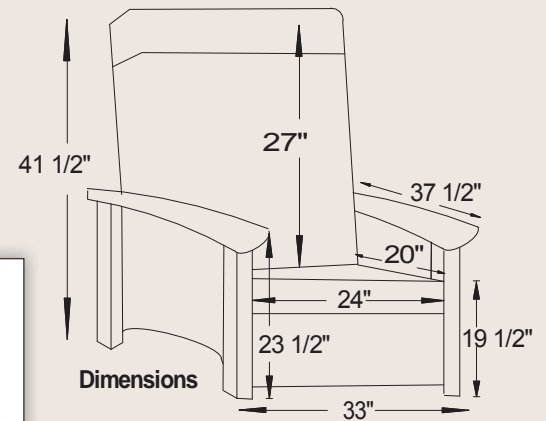

RECLINERS

#6410 Mission Recliner

Shown in Rustic QS OCS111

Fabric: 7821-K Vega

33"W x 37½"D x 41½"H

Seating Dimensions

24"W x 20"D x 19½"H from floor

#5040 Woodbury Recliner

Shown in Brown Maple OCS 117

Fabric: 2212-K Mystic

33"W x 37½"D x 41½"H

FEATURES

Push Back Recliner
Comfortable Seating
Large Foot Rest
Tapered Arm Rest
Wood Panel Sides

#4040 Cranberry Recliner

Shown in Rustic QS OCS 113

Fabric: 3359-K Crimson

33"W x 37½"D x 41½"H

Comfortably relaxing... Comfortably productive.

◀ **#7010 Arlington Recliner**
Shown in Cherry OCS 106
Fabric: 0801-K Chamois
33"W x 37½"D x 41½"H

#4010 Franchi Recliner ▶
Shown in Rustic Cherry OCS 111
Fabric: 7524-K Russett
33"W x 37½"D x 41½"H

◀ **#6010 Traditional Recliner**
Shown in Oak OCS 102
Fabric: 7524-K Russett
33"W x 37½"D x 41½"H

#6610 Shaker Recliner ▶
Shown in Oak OCS 101
Fabric: 7821-K Vega
33"W x 37½"D x 41½"H