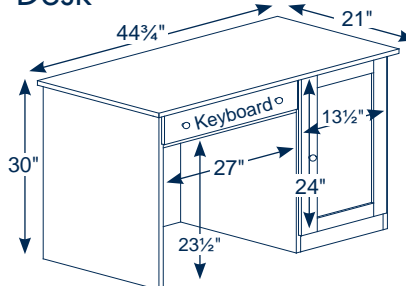

theHeirwood Collection

#775 Student Computer Desk

#775 (21" D x 44¾" W x 30" H)

Standard Features

- Raised Panel Door
- Adjustable Shelf
- Pullout Writing Board
- 24" Pullout Locking Keyboard Slide
- Antique English Knobs and Hinges
- Vent Hole in Back

Hutch Top 11¼" D x 42" W x 30¾" H

- Adjustable Shelf
- Dentil Trim
- Vent Hole in Top

Options

- Special Hardware

Note: Dimensions on doors and drawers reflect opening sizes

Desk

Hutch

#776 Student Pencil Desk

#776 (21" D x 44¾" W x 30" H)

Standard Features

- Dovetailed Pencil Drawer
- 2 Dovetailed Storage Drawers
- 1 Dovetailed File Drawer
- Writing Board

Optional Hutch 11¼" D x 42" W x 30¾" H

- Adjustable Shelf
- Dentil Trim