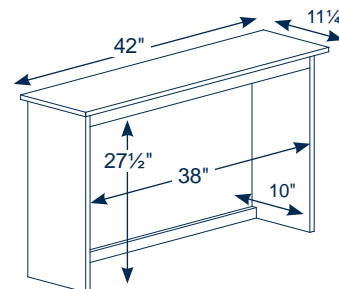

theHeirwood Collection

#775 Student Computer Desk

#775 (21" D x 44¾" W x 30" H)

Standard Features

- Raised Panel Door
- Adjustable Shelf
- Pullout Writing Board
- 24" Pullout Locking Keyboard Slide
- Antique English Knobs and Hinges
- Vent Hole in Back

Hutch Top 11¼" D x 42" W x 30¾" H

- Adjustable Shelf
- Dentil Trim
- Vent Hole in Top

Options

- Special Hardware

Note: Dimensions on doors and drawers reflect opening sizes

Desk

Hutch

#776 Student Pencil Desk

#776 (21" D x 44¾" W x 30" H)

Standard Features

- Dovetailed Pencil Drawer
- 2 Dovetailed Storage Drawers
- 1 Dovetailed File Drawer
- Writing Board

Optional Hutch 11¼" D x 42" W x 30¾" H

- Adjustable Shelf
- Dentil Trim