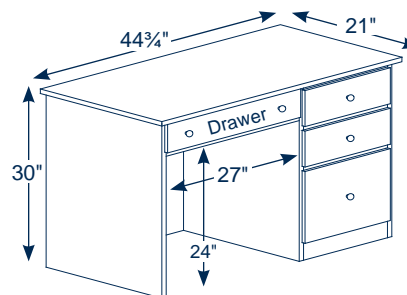

theHeirwood Collection

#775 Student Computer Desk

#775 (21" D x 44¾" W x 30" H)

Standard Features

- Raised Panel Door
- Adjustable Shelf
- Pullout Writing Board
- 24" Pullout Locking Keyboard Slide
- Antique English Knobs and Hinges
- Vent Hole in Back

Hutch Top 11¼" D x 42" W x 30¾" H

- Adjustable Shelf
- Dentil Trim
- Vent Hole in Top

Options

- Special Hardware

Note: Dimensions on doors and drawers reflect opening sizes

Desk

Hutch

#776 Student Pencil Desk

#776 (21" D x 44¾" W x 30" H)

Standard Features

- Dovetailed Pencil Drawer
- 2 Dovetailed Storage Drawers
- 1 Dovetailed File Drawer
- Writing Board

Optional Hutch 11¼" D x 42" W x 30¾" H

- Adjustable Shelf
- Dentil Trim

Options

- Special Hardware

#79 Printer Stand

#79 (20" D x 20" W x 30" H)

Standard Features

- 1 Face Drawer
- Raised Panel Door
- 1 Adjustable Shelf
- Dentil Trim
- Base Moulding
- Adjustable Glides
- Antique English Knobs and Hinges